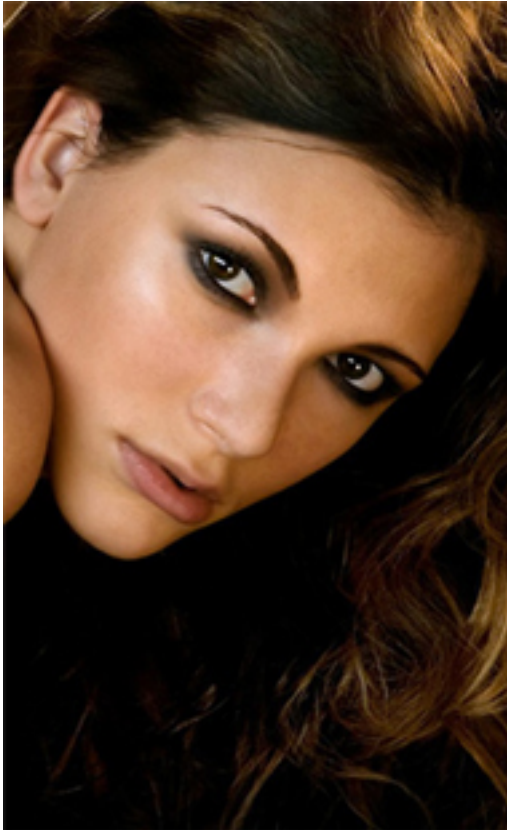

Oana

Height	178
Size	34/36
Bust	83
Waist	60
Hips	90
Shoes	38
Eyes	brown
Hair	brown

NEXT COMPANY
MODEL MANAGEMENT
VIENNA