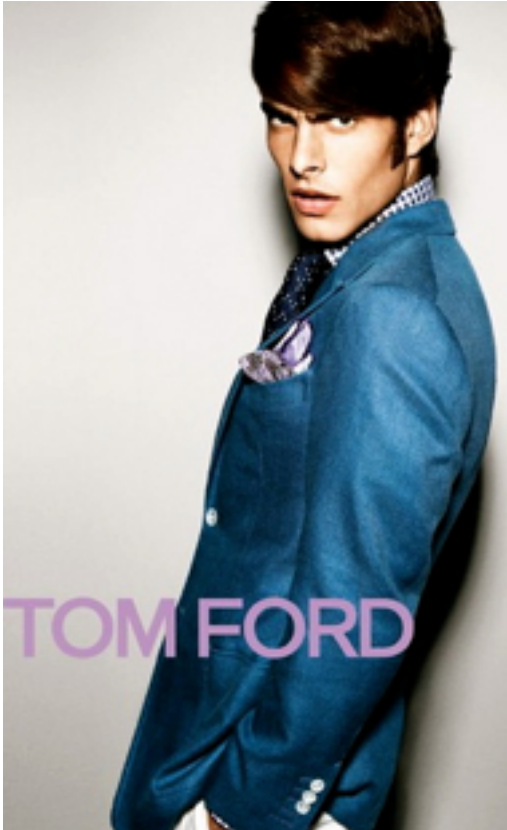

Jon Kortajarena

Height	188
Size	48/50
Chest	93
Waist	71
Collar	39
Shoes	44
Eyes	green
Hair	d.brown

NEXT COMPANY
MODEL MANAGEMENT
VIENNA