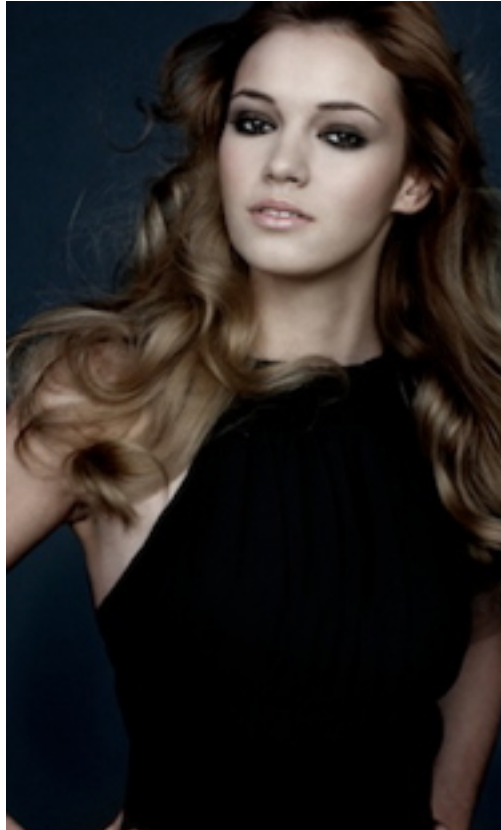

Susanne Lackner

Height	180
Size	36
Bust	85
Waist	61
Hips	90
Shoes	41
Eyes	brown
Hair	d.blond

next
company

NEXT COMPANY
MODELMANAGEMENT
VIENNA