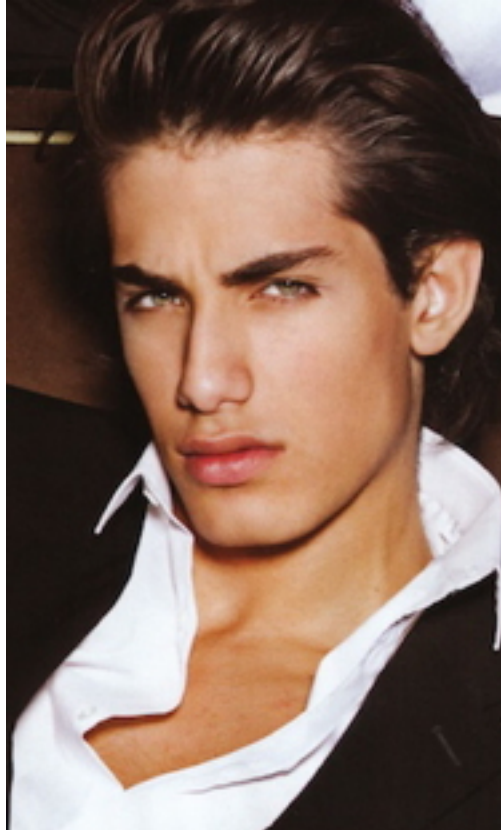

Alend King

Height	192
Size	48-50
Chest	87
Waist	69
Collar	35
Shoes	44
Eyes	green
Hair	d brown

next
company

NEXT COMPANY
MODEL MANAGEMENT
VIENNA